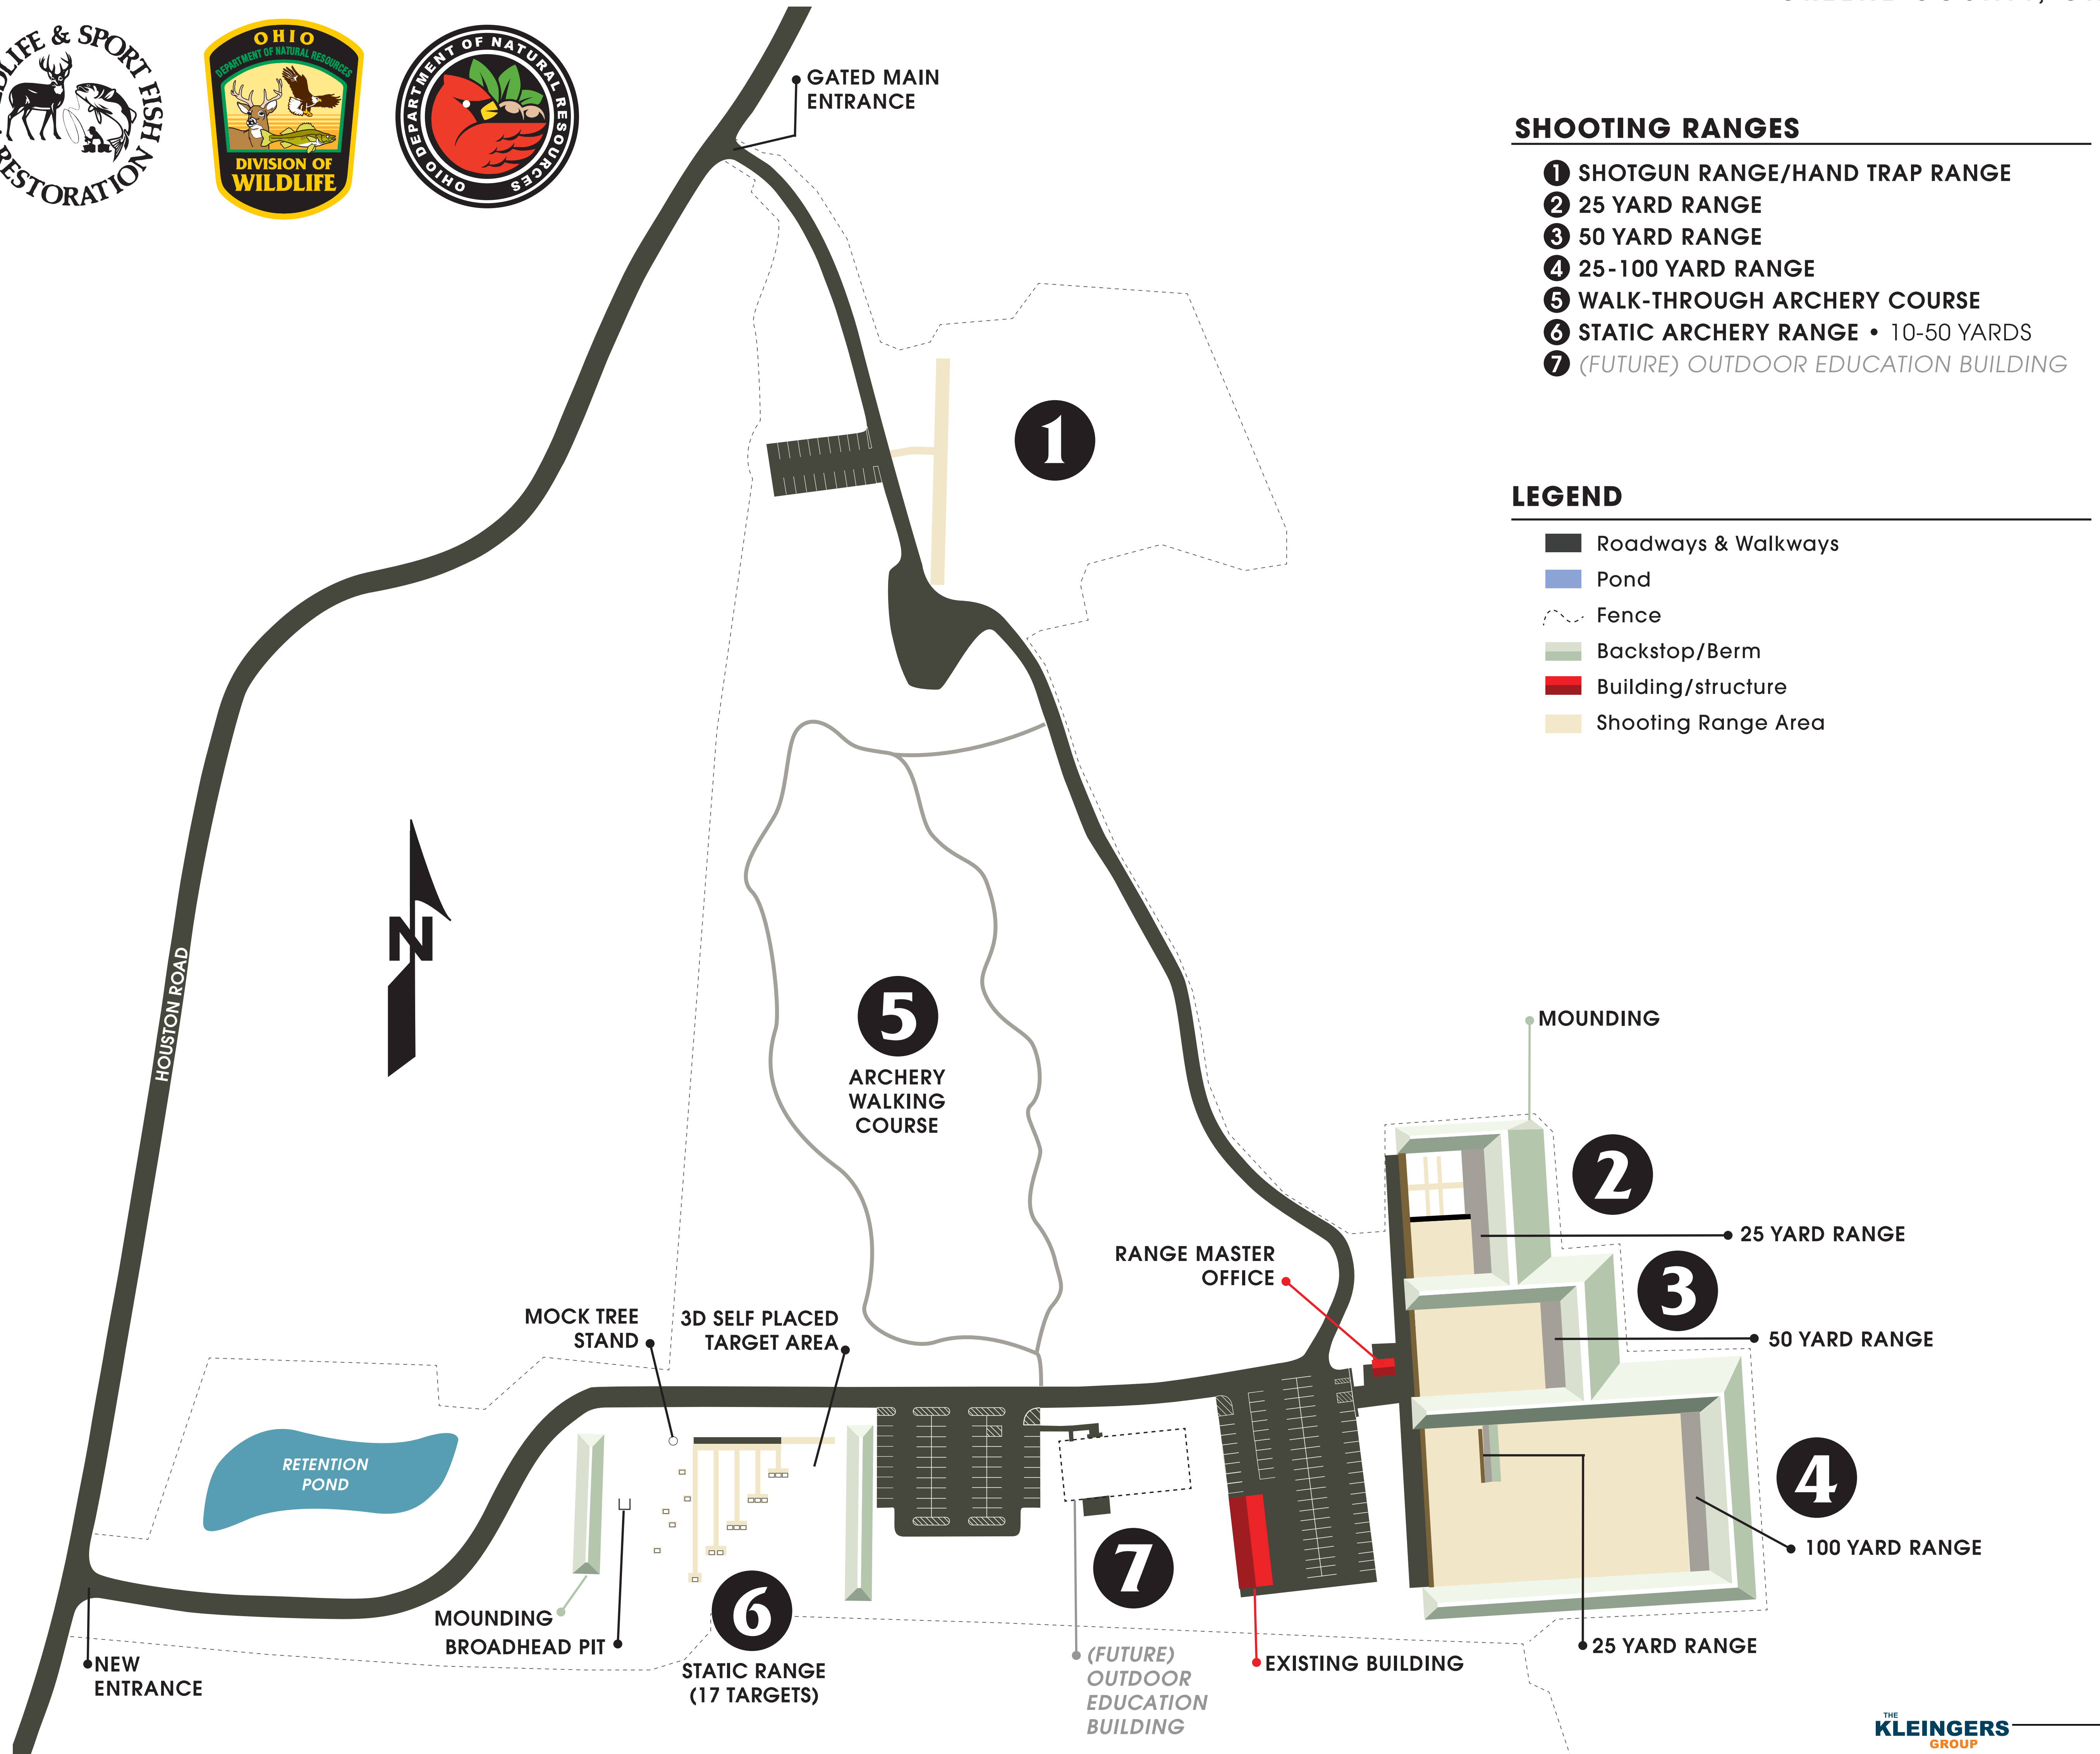

Spring Valley Shooting Range Improvements

GREENE COUNTY, OHIO

SHOOTING RANGES

- 1 SHOTGUN RANGE/HAND TRAP RANGE
- 2 25 YARD RANGE
- 3 50 YARD RANGE
- 4 25-100 YARD RANGE
- 5 WALK-THROUGH ARCHERY COURSE
- 6 STATIC ARCHERY RANGE • 10-50 YARDS
- 7 (FUTURE) OUTDOOR EDUCATION BUILDING

LEGEND

- Roadways & Walkways
- Pond
- Fence
- Backstop/Berm
- Building/structure
- Shooting Range Area